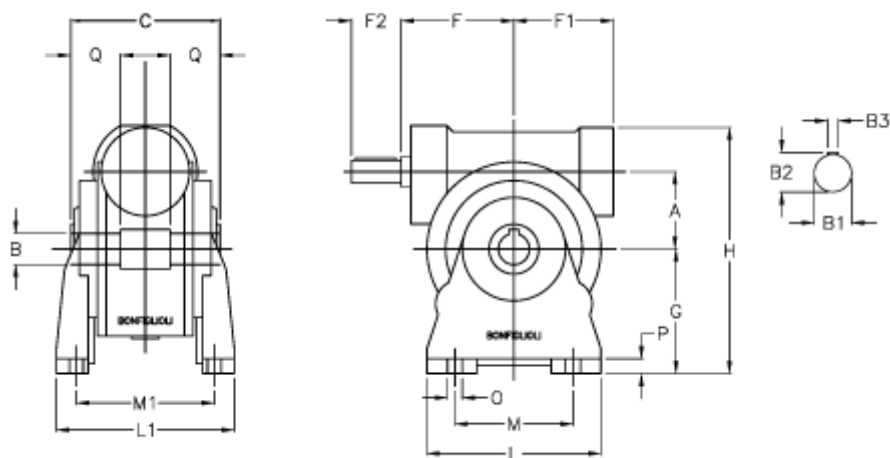

Article number: 3901030020200

Description: Worm gear with solid input shaft
VF 30A-20-HS

Measures

a	= 30.0	F1 = 46	P = 8
B	= 14	g = 55	Q = 20.5
B1 E7	= 9	H = 105	
B2	= 10.2	L = 80	
B3 H9	= 3	L1 = 80	
C	= 55	m = 50	
Description = VF 30A-xx-HS	M1 = 66.0		
F	= 50.0	O = 6.5	